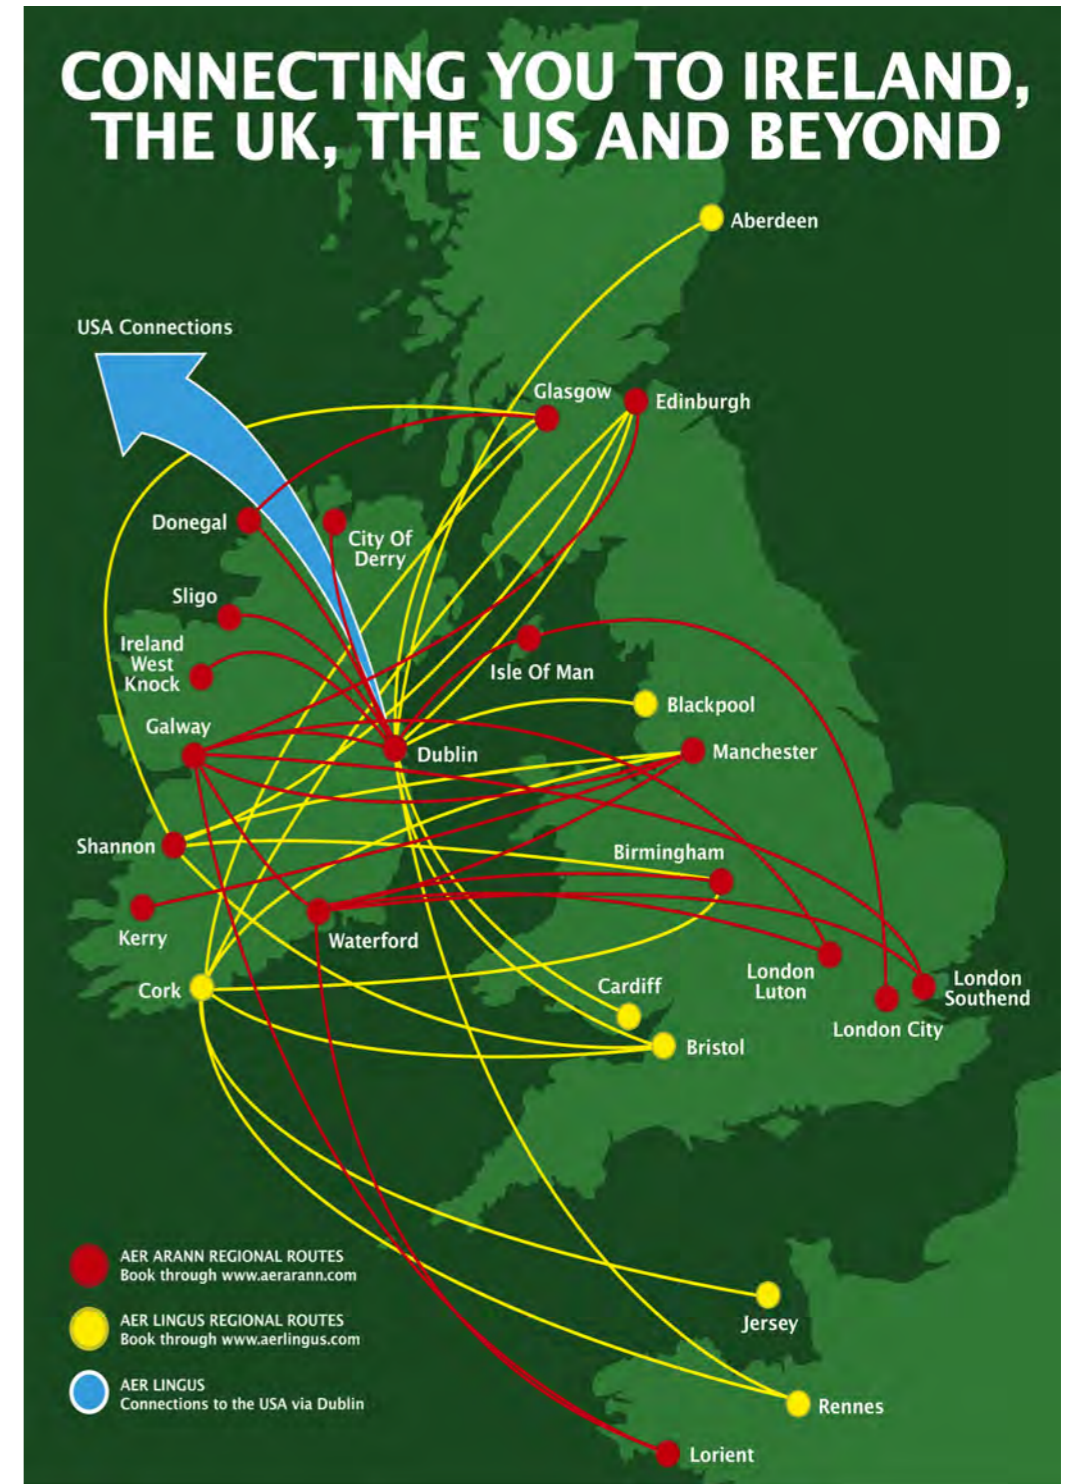

FLIGHT	DEPART	ARRIVE	MTWTFSS
RE 567	11.30	12.45	••••~•••

Manchester to Waterford

FLIGHT	DEPART	ARRIVE	MTWTFSS
RE 568	13.10	14.30	••••~•••

Waterford to Lorient

FLIGHT	DEPART	ARRIVE	MTWTFSS
RE 751	09.30	12.10	••••~•••

Dublin to Isle of Man

FLIGHT	DEPART	ARRIVE	MTWTFSS
RE 373	09.15	10.00	••••~•••
RE 373	12.45	13.30	••••~•••
RE 377	13.45	14.30	••••~•••
RE 377	16.00	16.45	••••~•••

Isle of Man to London City

FLIGHT	DEPART	ARRIVE	MTWTFSS
RE 801	07.20	08.45	••••~•••
RE 805	13.00	14.25	••••~•••
RE 807	17.40	19.00	••••~•••

London City to Isle of Man

FLIGHT	DEPART	ARRIVE	MTWTFSS
RE 802	09.15	10.40	••••~•••
RE 806	14.50	16.15	••••~•••
RE 808	19.30	20.50	••••~•••

For information on
Terms & Conditions please
visit www.AerArann.com

*These routes will operate until July 21st 2011.

The following Aer Lingus Regional routes are operated by Aer Arann.
Please visit www.aerlingus.com to book: Dublin to Aberdeen, Dublin to Blackpool, Dublin to Bristol, Dublin to Cardiff, Dublin to Edinburgh, Dublin to Glasgow, Dublin to Rennes, Cork to Birmingham, Cork to Bristol, Cork to Edinburgh, Cork to Glasgow, Cork to Jersey, Cork to Manchester, Cork to Rennes, Shannon to Birmingham, Shannon to Bristol, Shannon to Edinburgh, Shannon to Glasgow, Shannon to Manchester.